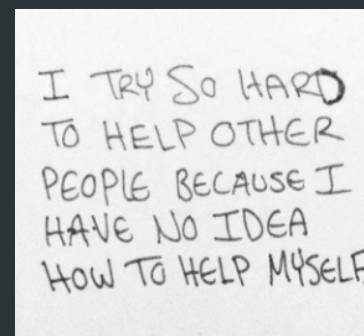

What Moderation Looks For

Depressive Thoughts, Self Harm, & Suicide

Professional Resources:

Suicide:

<http://www.suicidepreventionlifeline.org/>

<http://www.suicide.org/international-suicide-hotlines.html>

Self-Harm:

<http://www.helpguide.org/articles/anxiety/cutting-and-self-harm.htm>

<http://www.helpguide.org/homepages/abuse.htm>

LGBT Harassment:

<http://www.itgetsbetter.org/>