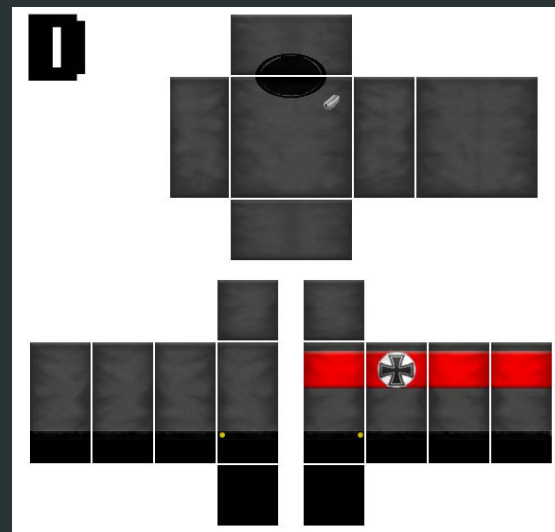

What Moderation Looks For

Hate Speech

- Targeting an Ethnic Group, Where Someone is From, their Religion, etc.