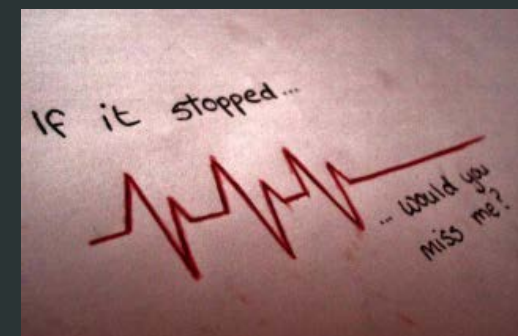

What Moderation Looks For

Depressive Thoughts, Self Harm, & Suicide

Professional Resources:

Suicide:

<http://www.suicidepreventionlifeline.org/>

<http://www.suicide.org/international-suicide-hotlines.html>

Self-Harm:

<http://www.helpguide.org/articles/anxiety/cutting-and-self-harm.htm>

<http://www.helpguide.org/homepages/abuse.htm>

LGBT Harassment:

<http://www.itgetsbetter.org/>