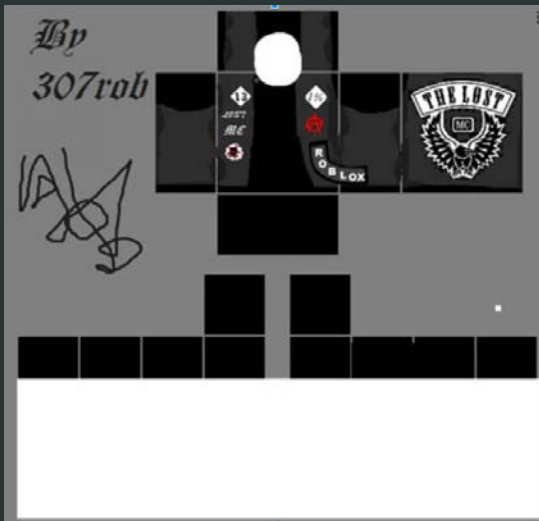

What Moderation Looks For

Hate Speech

- Targeting an Ethnic Group, Where Someone is From, their Religion, etc.